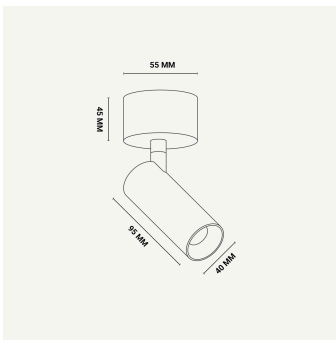

ENERGY

Lightinova
SPOT40 surface mounted LED 3000K

A
B
C
D
E
F
G

E

5
kWh/1000h

2019/2015

EAN	9508942636338
SKU	S40.30220361.0014
Energy rating	E
Collection	SPOT40
Colour	Brushed bronze
IP rating	IP20
Light source	LED
Power	4.5 W
Lumen	540 Lm
Colour temperature	3000K
Colour Rendering Index	CRI>90
Efficacy	120 Lm/W
Lifetime	>50.000h
Beam angle	36 D
Driver	Yes
Voltage	24 V
Input voltage	220-240 V
Dim	Dali
Package dimensions	220 x 105 x 105 mm
Product dimensions	ø40 x 95 mm
Package weight	550 g
HS code	94054990
ETL code	-
Material	Aluminium
Warranty	2 years