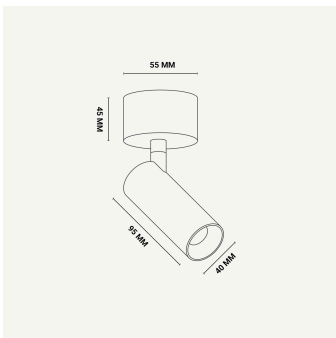

ENERGY

Lightinova
SPOT40 surface mounted LED 3000K

A
B
C
D
E
F
G

E

5
kWh/1000h

2019/2015

EAN	9506754998750
SKU	S40.30120361.0013
Energy rating	E
Collection	SPOT40
Colour	Brushed bronze
IP rating	IP20
Light source	LED
Power	4.5 W
Lumen	540 Lm
Colour temperature	3000K
Colour Rendering Index	CRI>90
Efficacy	120 Lm/W
Lifetime	>50.000h
Beam angle	36 D
Driver	Yes
Voltage	24 V
Input voltage	220-240 V
Dim	Triac
Package dimensions	220 x 105 x 105 mm
Product dimensions	ø40 x 95 mm
Package weight	550 g
HS code	94054990
ETL code	-
Material	Aluminium
Warranty	2 years