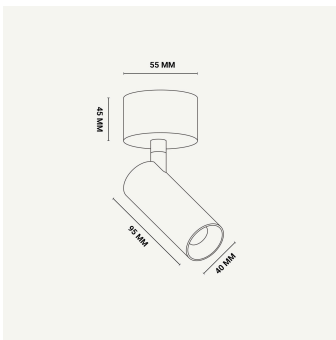

Lightinova
SPOT40 surface mounted LED 2700K

A
B
C
D
E ←
F
G

5
kWh/1000h

2019/2015

EAN	9504257184977
SKU	S40.27220361.0016
Energy rating	E
Collection	SPOT40
Colour	Brushed bronze
IP rating	IP20
Light source	LED
Power	4.5 W
Lumen	540 Lm
Colour temperature	2700K
Colour Rendering Index	CRI>90
Efficacy	120 Lm/W
Lifetime	>50.000h
Beam angle	36 D
Driver	Yes
Voltage	24 V
Input voltage	220-240 V
Dim	Dali
Package dimensions	220 x 105 x 105 mm
Product dimensions	ø40 x 95 mm
Package weight	550 g
HS code	94054990
ETL code	-
Material	Aluminium
Warranty	2 years