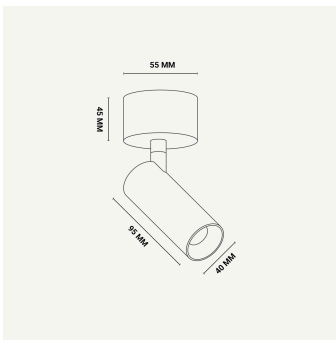

Lightinova
SPOT40 surface mounted LED 3000K

A
B
C
D
E ←
F
G

5
kWh/1000h

2019/2015

EAN	9504817718598
SKU	S40.30220361.0010
Energy rating	E
Collection	SPOT40
Colour	Brushed gold
IP rating	IP20
Light source	LED
Power	4.5 W
Lumen	540 Lm
Colour temperature	3000K
Colour Rendering Index	CRI>90
Efficacy	120 Lm/W
Lifetime	>50.000h
Beam angle	36 D
Driver	Yes
Voltage	24 V
Input voltage	220-240 V
Dim	Dali
Package dimensions	220 x 105 x 105 mm
Product dimensions	ø40 x 95 mm
Package weight	550 g
HS code	94054990
ETL code	-
Material	Aluminium
Warranty	2 years