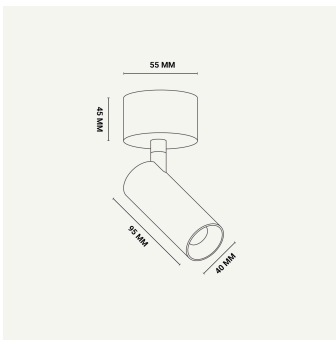

ENERGY

Lightinova
SPOT40 surface mounted LED 3000K

A
B
C
D
E
F
G

E

5
kWh/1000h

2019/2015

EAN	9506719983197
SKU	S40.30220361.0006
Energy rating	E
Collection	SPOT40
Colour	Brushed champagne
IP rating	IP20
Light source	LED
Power	4.5 W
Lumen	540 Lm
Colour temperature	3000K
Colour Rendering Index	CRI>90
Efficacy	120 Lm/W
Lifetime	>50.000h
Beam angle	36 D
Driver	Yes
Voltage	24 V
Input voltage	220-240 V
Dim	Dali
Package dimensions	220 x 105 x 105 mm
Product dimensions	ø40 x 95 mm
Package weight	550 g
HS code	94054990
ETL code	-
Material	Aluminium
Warranty	2 years