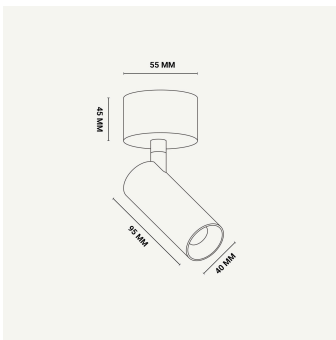

ENERGY

Lightinova
SPOT40 surface mounted LED 2700K

A
B
C
D
E
F
G

E

5
kWh/1000h

2019/2015

EAN	9506483745847
SKU	S40.27220361.0012
Energy rating	E
Collection	SPOT40
Colour	Brushed gold
IP rating	IP20
Light source	LED
Power	4.5 W
Lumen	540 Lm
Colour temperature	2700K
Colour Rendering Index	CRI>90
Efficacy	120 Lm/W
Lifetime	>50.000h
Beam angle	36 D
Driver	Yes
Voltage	24 V
Input voltage	220-240 V
Dim	Dali
Package dimensions	220 x 105 x 105 mm
Product dimensions	ø40 x 95 mm
Package weight	550 g
HS code	94054990
ETL code	-
Material	Aluminium
Warranty	2 years