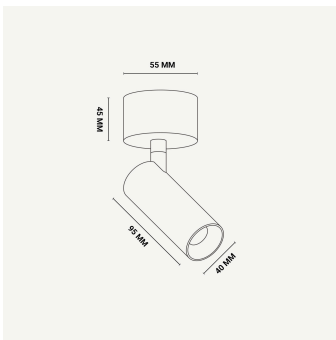

ENERGY

Lightinova
SPOT40 surface mounted LED 2700K

A
B
C
D
E
F
G

E

5
kWh/1000h

2019/2015

EAN	9508789679123
SKU	S40.27120361.0011
Energy rating	E
Collection	SPOT40
Colour	Brushed gold
IP rating	IP20
Light source	LED
Power	4.5 W
Lumen	540 Lm
Colour temperature	2700K
Colour Rendering Index	CRI>90
Efficacy	120 Lm/W
Lifetime	>50.000h
Beam angle	36 D
Driver	Yes
Voltage	24 V
Input voltage	220-240 V
Dim	Triac
Package dimensions	220 x 105 x 105 mm
Product dimensions	ø40 x 95 mm
Package weight	550 g
HS code	94054990
ETL code	-
Material	Aluminium
Warranty	2 years