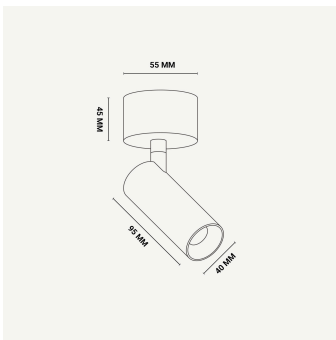

ENERGY

Lightinova
SPOT40 surface mounted LED 2700K

A
B
C
D
E
F
G

E

5
kWh/1000h

2019/2015

EAN	9508842857512
SKU	S40.27120361.0015
Energy rating	E
Collection	SPOT40
Colour	Brushed bronze
IP rating	IP20
Light source	LED
Power	4.5 W
Lumen	540 Lm
Colour temperature	2700K
Colour Rendering Index	CRI>90
Efficacy	120 Lm/W
Lifetime	>50.000h
Beam angle	36 D
Driver	Yes
Voltage	24 V
Input voltage	220-240 V
Dim	Triac
Package dimensions	220 x 105 x 105 mm
Product dimensions	ø40 x 95 mm
Package weight	550 g
HS code	94054990
ETL code	-
Material	Aluminium
Warranty	2 years