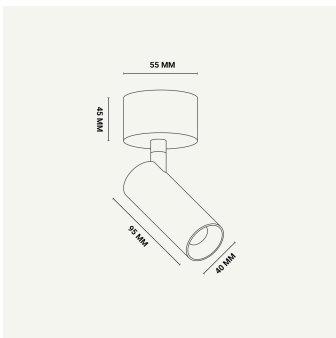

Lightinova
SPOT40 surface mounted LED 3000K

A
B
C
D
E
F
G

5
kWh/1000h

2019/2015

EAN	9503749995855
SKU	S40.30120361.0001
Energy rating	E
Collection	SPOT40
Colour	Brushed black
IP rating	IP20
Light source	LED
Power	4.5 W
Lumen	540 Lm
Colour temperature	3000K
Colour Rendering Index	CRI>90
Efficacy	120 Lm/W
Lifetime	>50.000h
Beam angle	36 D
Driver	Yes
Voltage	24 V
Input voltage	220-240 V
Dim	Triac
Package dimensions	220 x 105 x 105 mm
Product dimensions	ø40 x 95 mm
Package weight	550 g
HS code	94054990
ETL code	-
Material	Aluminium
Warranty	2 years