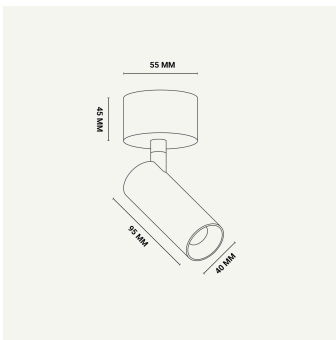

ENERGY

Lightinova
SPOT40 surface mounted LED 3000K

A
B
C
D
E
F
G

E

5
kWh/1000h

2019/2015

EAN	9503541792621
SKU	S40.30120361.0009
Energy rating	E
Collection	SPOT40
Colour	Brushed gold
IP rating	IP20
Light source	LED
Power	4.5 W
Lumen	540 Lm
Colour temperature	3000K
Colour Rendering Index	CRI>90
Efficacy	120 Lm/W
Lifetime	>50.000h
Beam angle	36 D
Driver	Yes
Voltage	24 V
Input voltage	220-240 V
Dim	Triac
Package dimensions	220 x 105 x 105 mm
Product dimensions	ø40 x 95 mm
Package weight	550 g
HS code	94054990
ETL code	-
Material	Aluminium
Warranty	2 years