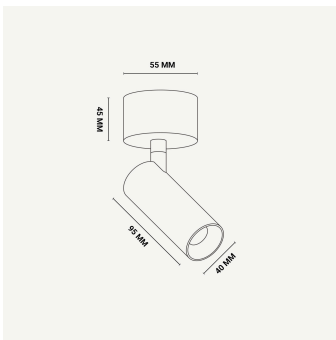

ENERGY

Lightinova
SPOT40 surface mounted LED 3000K

A
B
C
D
E
F
G

E

5
kWh/1000h

2019/2015

EAN	9504513636561
SKU	S40.30120361.0005
Energy rating	E
Collection	SPOT40
Colour	Brushed champagne
IP rating	IP20
Light source	LED
Power	4.5 W
Lumen	540 Lm
Colour temperature	3000K
Colour Rendering Index	CRI>90
Efficacy	120 Lm/W
Lifetime	>50.000h
Beam angle	36 D
Driver	Yes
Voltage	24 V
Input voltage	220-240 V
Dim	Triac
Package dimensions	220 x 105 x 105 mm
Product dimensions	ø40 x 95 mm
Package weight	550 g
HS code	94054990
ETL code	-
Material	Aluminium
Warranty	2 years