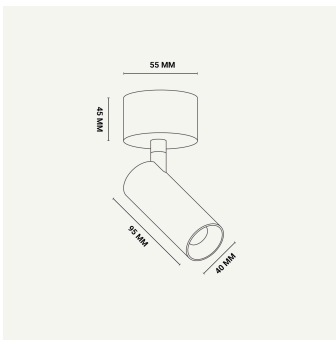

Lightinova
SPOT40 surface mounted LED 3000K

A
B
C
D
E ←
F
G

5
kWh/1000h

2019/2015

EAN	9501731682899
SKU	S40.30220361.0002
Energy rating	E
Collection	SPOT40
Colour	Brushed black
IP rating	IP20
Light source	LED
Power	4.5 W
Lumen	540 Lm
Colour temperature	3000K
Colour Rendering Index	CRI>90
Efficacy	120 Lm/W
Lifetime	>50.000h
Beam angle	36 D
Driver	Yes
Voltage	24 V
Input voltage	220-240 V
Dim	Dali
Package dimensions	220 x 105 x 105 mm
Product dimensions	ø40 x 95 mm
Package weight	550 g
HS code	94054990
ETL code	-
Material	Aluminium
Warranty	2 years