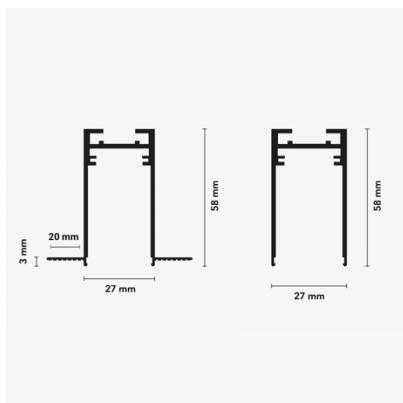

CLIXX SLIM MAGNETIC TRACK

DIMENSIONS

Category	Tracks
Color	Black/White/Bronze/Gold/Champagne
Voltage	24V
Surface/pendant/recessed	
1 Meter profile	1000x28x59
2 Meter profile	2000x28x59
IP rating	IP20
Material	Aluminum
Warranty	5 years