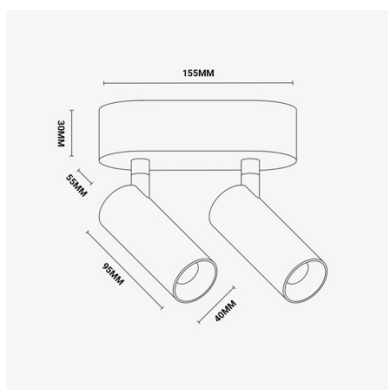

SPOT40 surface mounted adjustable LED spot Double

DIMENSIONS

Category	Ceiling lighting
Colour	Brushed Black / Brushed Bronze / Brushed Champagne / Brushed Gold
Dimensions	ø40 x 95 mm
Light source	LED (integrated)
Power	2x 4,5 W
Luminous flux	1080 Lm
Colour temperature	2700K / 3000K
Colour Rendering Index	CRI>90
Efficacy	120 Lm/W
Lifetime	>50.000h
Beam angle	24D / 36D (Standard) / 50D
Driver	Included
Input voltage	220 – 240 V
Dimmable	Yes
IP rating	IP20
Weight	0,7 kg
Material	Aluminum
Warranty	5 years