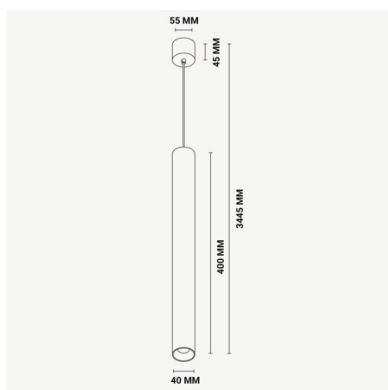

SPOT40 LED pendant lamp

DIMENSIONS

Category	Ceiling lighting
Colour	Brushed Black / Brushed Bronze / Brushed Champagne / Brushed Gold
Dimensions	ø40 x 400 mm
Light source	LED (integrated)
Power	4,5 W
Luminous flux	540 Lm
Colour temperature	2700K / 3000K
Colour Rendering Index	CRI>90
Efficacy	120 Lm/W
Lifetime	>50.000h
Beam angle	24D / 36D (Standard) / 50D
Driver	Included
Input voltage	220 – 240 V
Dimmable	Yes
IP rating	IP20
Weight	0,7 kg
Material	Aluminum
Warranty	5 years