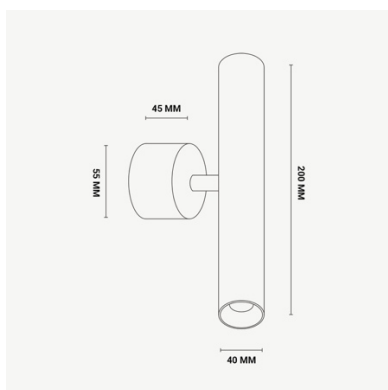

## SPOT40 LED wall lamp

### DIMENSIONS

<b>Category</b>	Wall lighting
<b>Colour</b>	Brushed Black / Brushed Bronze / Brushed Champagne / Brushed Gold
<b>Dimensions</b>	ø40 x 200 mm
<b>Light source</b>	LED (integrated)
<b>Power</b>	2x 4,5 W
<b>Luminous flux</b>	1080 Lm
<b>Colour temperature</b>	2700K / 3000K
<b>Colour Rendering Index</b>	CRI>90
<b>Efficacy</b>	120 Lm/W
<b>Lifetime</b>	>50.000h
<b>Beam angle</b>	24D / 36D (Standard) / 50D
<b>Driver</b>	Included
<b>Input voltage</b>	220 – 240 V
<b>Dimmable</b>	Yes
<b>IP rating</b>	IP20
<b>Weight</b>	0,35 kg
<b>Material</b>	Aluminum
<b>Warranty</b>	5 years