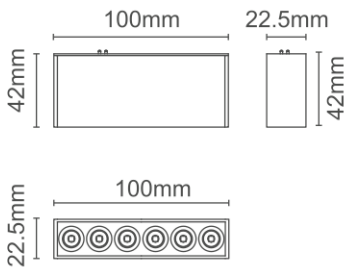

CLIXX SLIM DOT06

DIMENSIONS

ACCESSORIES

Category	Track lighting
Colour	Black / White
Light source	LED (integrated)
Power	6W
Luminous flux	650 lm
Colour temperature	2700K / 3000K (standard) / 4000K
Colour Rendering Index	CRI>90
Efficacy	108 lm/W
Lifetime	>50.000h
Beam angle	34D (standard)
Driver	Not included
Voltage	24V
Input voltage	110 – 240 V
Dimming	Triac / 1-10V
IP rating	IP20
Weight	112 g
Material	Aluminium
Warranty	5 years

LIGHT DISTRIBUTION

18°

h(m)	E(lx)	Φ(m)
1	8122	Φ0.33
2	2031	Φ0.67
3	902	Φ1.01
4	507	Φ1.35
5	324	Φ1.69

34°

h(m)	E(lx)	Φ(m)
1	4110	Φ0.45
2	1027	Φ0.90
3	456.7	Φ1.36
4	256.9	Φ1.81
5	164.4	Φ2.26

48°

h(m)	E(lx)	Φ(m)
1	3006	Φ0.65
2	751	Φ1.31
3	334	Φ1.97
4	187	Φ2.63
5	120	Φ3.28