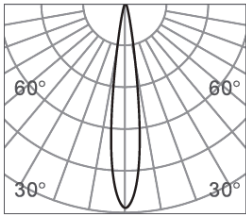

CLIXX SLIM DOT06

DIMENSIONS

ACCESSORIES

Category	Track lighting
Colour	Black / White
Light source	LED (integrated)
Power	6W
Luminous flux	650 lm
Colour temperature	2700K / 3000K (standard) / 4000K
Colour Rendering Index	CRI>90
Efficacy	108 lm/W
Lifetime	>50.000h
Beam angle	34D (standard)
Driver	Not included
Voltage	24V
Input voltage	110 – 240 V
Dimming	Triac / 1-10V
IP rating	IP20
Weight	112 g
Material	Aluminium
Warranty	5 years

LIGHT DISTRIBUTION

18°

h(m)	E(lx)	Φ(m)
1	8122	Φ0.33
2	2031	Φ0.67
3	902	Φ1.01
4	507	Φ1.35
5	324	Φ1.69

34°

h(m)	E(lx)	Φ(m)
1	4110	Φ0.45
2	1027	Φ0.90
3	456.7	Φ1.36
4	256.9	Φ1.81
5	164.4	Φ2.26

48°

h(m)	E(lx)	Φ(m)
1	3006	Φ0.65
2	751	Φ1.31
3	334	Φ1.97
4	187	Φ2.63
5	120	Φ3.28