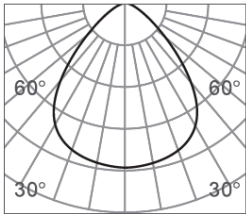

CLIXX SLIM DOT06

DIMENSIONS

ACCESSORIES

Category	Track lighting
Colour	Black / White
Light source	LED (integrated)
Power	6W
Luminous flux	650 lm
Colour temperature	2700K / 3000K (standard) / 4000K
Colour Rendering Index	CRI>90
Efficacy	108 lm/W
Lifetime	>50.000h
Beam angle	34D (standard)
Driver	Not included
Voltage	24V
Input voltage	110 – 240 V
Dimming	Triac / 1-10V
IP rating	IP20
Weight	112 g
Material	Aluminium
Warranty	5 years

LIGHT DISTRIBUTION

18°

h(m)	E(lx)	Φ(m)
1	8122	Φ0.33
2	2031	Φ0.67
3	902	Φ1.01
4	507	Φ1.35
5	324	Φ1.69

34°

h(m)	E(lx)	Φ(m)
1	4110	Φ0.45
2	1027	Φ0.90
3	456.7	Φ1.36
4	256.9	Φ1.81
5	164.4	Φ2.26

48°

h(m)	E(lx)	Φ(m)
1	3006	Φ0.65
2	751	Φ1.31
3	334	Φ1.97
4	187	Φ2.63
5	120	Φ3.28