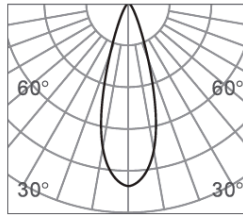

CLIXX SLIM DOT06

DIMENSIONS

ACCESSORIES

Category	Track lighting
Colour	Black / White
Light source	LED (integrated)
Power	6W
Luminous flux	650 lm
Colour temperature	2700K / 3000K (standard) / 4000K
Colour Rendering Index	CRI>90
Efficacy	108 lm/W
Lifetime	>50.000h
Beam angle	34D (standard)
Driver	Not included
Voltage	24V
Input voltage	110 – 240 V
Dimming	Triac / 1-10V
IP rating	IP20
Weight	112 g
Material	Aluminium
Warranty	5 years

LIGHT DISTRIBUTION

18°

h(m)	E(lx)	Φ(m)
1	8122	Φ0.33
2	2031	Φ0.67
3	902	Φ1.01
4	507	Φ1.35
5	324	Φ1.69

34°

h(m)	E(lx)	Φ(m)
1	4110	Φ0.45
2	1027	Φ0.90
3	456.7	Φ1.36
4	256.9	Φ1.81
5	164.4	Φ2.26

48°

h(m)	E(lx)	Φ(m)
1	3006	Φ0.65
2	751	Φ1.31
3	334	Φ1.97
4	187	Φ2.63
5	120	Φ3.28