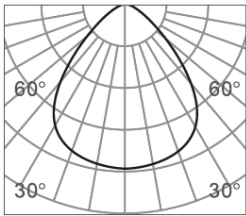

CLIXX SLIM DOT12

DIMENSIONS

ACCESSORIES

Category	Track lighting
Colour	Black / White
Light source	LED (integrated)
Power	12W
Luminous flux	1150 lm
Colour temperature	2700K / 3000K (standard) / 4000K
Colour Rendering Index	CRI>90
Efficacy	95,83 lm/W
Lifetime	>50.000h
Beam angle	34D (standard)
Driver	Not included
Voltage	24V
Input voltage	110 – 240 V
Dimming	Triac / 1-10V / DALI / Zigbee
IP rating	IP20
Weight	195 g
Material	Aluminium
Warranty	5 years

LIGHT DISTRIBUTION

18°

h(m)	E(lx)	Φ(m)
1	8122	Φ0.33
2	2031	Φ0.67
3	902	Φ1.01
4	507	Φ1.35
5	324	Φ1.69

34°

h(m)	E(lx)	Φ(m)
1	4110	Φ0.45
2	1027	Φ0.90
3	456.7	Φ1.36
4	256.9	Φ1.81
5	164.4	Φ2.26

48°

h(m)	E(lx)	Φ(m)
1	3006	Φ0.65
2	751	Φ1.31
3	334	Φ1.97
4	187	Φ2.63
5	120	Φ3.28