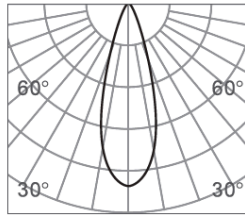

CLIXX SLIM DOT12

DIMENSIONS

ACCESSORIES

Category	Track lighting
Colour	Black / White
Light source	LED (integrated)
Power	12W
Luminous flux	1150 lm
Colour temperature	2700K / 3000K (standard) / 4000K
Colour Rendering Index	CRI>90
Efficacy	95,83 lm/W
Lifetime	>50.000h
Beam angle	34D (standard)
Driver	Not included
Voltage	24V
Input voltage	110 – 240 V
Dimming	Triac / 1-10V / DALI / Zigbee
IP rating	IP20
Weight	195 g
Material	Aluminium
Warranty	5 years

LIGHT DISTRIBUTION

18°

h(m)	E(lx)	Φ(m)
1	8122	Φ0.33
2	2031	Φ0.67
3	902	Φ1.01
4	507	Φ1.35
5	324	Φ1.69

34°

h(m)	E(lx)	Φ(m)
1	4110	Φ0.45
2	1027	Φ0.90
3	456.7	Φ1.36
4	256.9	Φ1.81
5	164.4	Φ2.26

48°

h(m)	E(lx)	Φ(m)
1	3006	Φ0.65
2	751	Φ1.31
3	334	Φ1.97
4	187	Φ2.63
5	120	Φ3.28