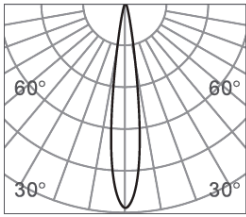

CLIXX SLIM DOT12

DIMENSIONS

ACCESSORIES

Category	Track lighting
Colour	Black / White
Light source	LED (integrated)
Power	12W
Luminous flux	1150 lm
Colour temperature	2700K / 3000K (standard) / 4000K
Colour Rendering Index	CRI>90
Efficacy	95,83 lm/W
Lifetime	>50.000h
Beam angle	34D (standard)
Driver	Not included
Voltage	24V
Input voltage	110 – 240 V
Dimming	Triac / 1-10V / DALI / Zigbee
IP rating	IP20
Weight	195 g
Material	Aluminium
Warranty	5 years

LIGHT DISTRIBUTION

18°

h(m)	E(lx)	Φ(m)
1	8122	Φ0.33
2	2031	Φ0.67
3	902	Φ1.01
4	507	Φ1.35
5	324	Φ1.69

34°

h(m)	E(lx)	Φ(m)
1	4110	Φ0.45
2	1027	Φ0.90
3	456.7	Φ1.36
4	256.9	Φ1.81
5	164.4	Φ2.26

48°

h(m)	E(lx)	Φ(m)
1	3006	Φ0.65
2	751	Φ1.31
3	334	Φ1.97
4	187	Φ2.63
5	120	Φ3.28