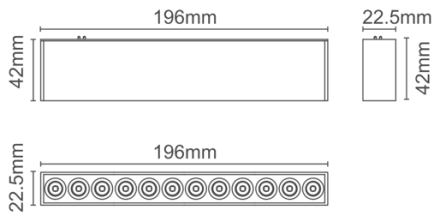

CLIXX SLIM DOT12

DIMENSIONS

ACCESSORIES

Category	Track lighting
Colour	Black / White
Light source	LED (integrated)
Power	12W
Luminous flux	1150 lm
Colour temperature	2700K / 3000K (standard) / 4000K
Colour Rendering Index	CRI>90
Efficacy	95,83 lm/W
Lifetime	>50.000h
Beam angle	34D (standard)
Driver	Not included
Voltage	24V
Input voltage	110 – 240 V
Dimming	Triac / 1-10V / DALI / Zigbee
IP rating	IP20
Weight	195 g
Material	Aluminium
Warranty	5 years

LIGHT DISTRIBUTION

18°

h(m)	E(lx)	Φ(m)
1	8122	Φ0.33
2	2031	Φ0.67
3	902	Φ1.01
4	507	Φ1.35
5	324	Φ1.69

34°

h(m)	E(lx)	Φ(m)
1	4110	Φ0.45
2	1027	Φ0.90
3	456.7	Φ1.36
4	256.9	Φ1.81
5	164.4	Φ2.26

48°

h(m)	E(lx)	Φ(m)
1	3006	Φ0.65
2	751	Φ1.31
3	334	Φ1.97
4	187	Φ2.63
5	120	Φ3.28