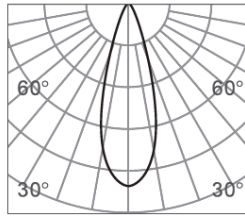

CLIXX SLIM DOT24

DIMENSIONS

ACCESSORIES

Category	Track lighting
Colour	Black / White
Light source	LED (integrated)
Power	24W
Luminous flux	2400 lm
Colour temperature	2700K / 3000K (standard) / 4000K
Colour Rendering Index	CRI>90
Efficacy	100 lm/W
Lifetime	>50.000h
Beam angle	34D (standard)
Driver	Not included
Voltage	24V
Input voltage	110 – 240 V
Dimming	Triac / 1-10V / DALI / Zigbee
IP rating	IP20
Weight	345 g
Material	Aluminium
Warranty	5 years

LIGHT DISTRIBUTION

18°

h(m)	E(lx)	Φ(m)
1	8122	Φ0.33
2	2031	Φ0.67
3	902	Φ1.01
4	507	Φ1.35
5	324	Φ1.69

34°

h(m)	E(lx)	Φ(m)
1	4110	Φ0.45
2	1027	Φ0.90
3	456.7	Φ1.36
4	256.9	Φ1.81
5	164.4	Φ2.26

48°

h(m)	E(lx)	Φ(m)
1	3006	Φ0.65
2	751	Φ1.31
3	334	Φ1.97
4	187	Φ2.63
5	120	Φ3.28