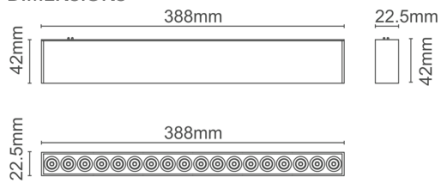

CLIXX SLIM DOT24

DIMENSIONS

ACCESSORIES

Category	Track lighting
Colour	Black / White
Light source	LED (integrated)
Power	24W
Luminous flux	2400 lm
Colour temperature	2700K / 3000K (standard) / 4000K
Colour Rendering Index	CRI>90
Efficacy	100 lm/W
Lifetime	>50.000h
Beam angle	34D (standard)
Driver	Not included
Voltage	24V
Input voltage	110 – 240 V
Dimming	Triac / 1-10V / DALI / Zigbee
IP rating	IP20
Weight	345 g
Material	Aluminium
Warranty	5 years

LIGHT DISTRIBUTION

18°

h(m)	E(lx)	Φ(m)
1	8122	Φ0.33
2	2031	Φ0.67
3	902	Φ1.01
4	507	Φ1.35
5	324	Φ1.69

34°

h(m)	E(lx)	Φ(m)
1	4110	Φ0.45
2	1027	Φ0.90
3	456.7	Φ1.36
4	256.9	Φ1.81
5	164.4	Φ2.26

48°

h(m)	E(lx)	Φ(m)
1	3006	Φ0.65
2	751	Φ1.31
3	334	Φ1.97
4	187	Φ2.63
5	120	Φ3.28