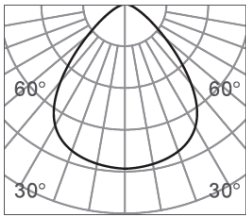

CLIXX SLIM DOT24

DIMENSIONS

ACCESSORIES

Category	Track lighting
Colour	Black / White
Light source	LED (integrated)
Power	24W
Luminous flux	2400 lm
Colour temperature	2700K / 3000K (standard) / 4000K
Colour Rendering Index	CRI>90
Efficacy	100 lm/W
Lifetime	>50.000h
Beam angle	34D (standard)
Driver	Not included
Voltage	24V
Input voltage	110 – 240 V
Dimming	Triac / 1-10V / DALI / Zigbee
IP rating	IP20
Weight	345 g
Material	Aluminium
Warranty	5 years

LIGHT DISTRIBUTION

18°

h(m)	E(lx)	Φ(m)
1	8122	Φ0.33
2	2031	Φ0.67
3	902	Φ1.01
4	507	Φ1.35
5	324	Φ1.69

34°

h(m)	E(lx)	Φ(m)
1	4110	Φ0.45
2	1027	Φ0.90
3	456.7	Φ1.36
4	256.9	Φ1.81
5	164.4	Φ2.26

48°

h(m)	E(lx)	Φ(m)
1	3006	Φ0.65
2	751	Φ1.31
3	334	Φ1.97
4	187	Φ2.63
5	120	Φ3.28