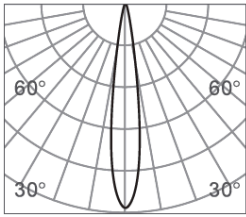

CLIXX SLIM DOT24

DIMENSIONS

ACCESSORIES

Category	Track lighting
Colour	Black / White
Light source	LED (integrated)
Power	24W
Luminous flux	2400 lm
Colour temperature	2700K / 3000K (standard) / 4000K
Colour Rendering Index	CRI>90
Efficacy	100 lm/W
Lifetime	>50.000h
Beam angle	34D (standard)
Driver	Not included
Voltage	24V
Input voltage	110 – 240 V
Dimming	Triac / 1-10V / DALI / Zigbee
IP rating	IP20
Weight	345 g
Material	Aluminium
Warranty	5 years

LIGHT DISTRIBUTION

18°

h(m)	E(lx)	Φ(m)
1	8122	Φ0.33
2	2031	Φ0.67
3	902	Φ1.01
4	507	Φ1.35
5	324	Φ1.69

34°

h(m)	E(lx)	Φ(m)
1	4110	Φ0.45
2	1027	Φ0.90
3	456.7	Φ1.36
4	256.9	Φ1.81
5	164.4	Φ2.26

48°

h(m)	E(lx)	Φ(m)
1	3006	Φ0.65
2	751	Φ1.31
3	334	Φ1.97
4	187	Φ2.63
5	120	Φ3.28