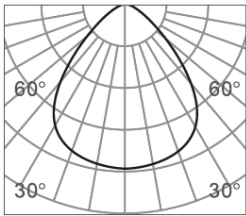

CLIXX SLIM FOLD12

DIMENSIONS

ACCESSORIES

Category	Track lighting
Colour	Black / White
Light source	LED (integrated)
Power	16W
Luminous flux	1150 lm
Colour temperature	2700K / 3000K (standard) / 4000K
Colour Rendering Index	CRI>90
Efficacy	71,88 lm/W
Lifetime	>50.000h
Beam angle	34D (standard)
Driver	Not included
Voltage	24V
Input voltage	110 – 240 V
Dimming	Triac / 1-10V / DALI / Zigbee
IP rating	IP20
Swivel angle	90°
Weight	500 g
Material	Aluminium
Warranty	5 years

18°

h(m)	E(lx)	Φ(m)
1	8122	Φ0.33
2	2031	Φ0.67
3	902	Φ1.01
4	507	Φ1.35
5	324	Φ1.69

34°

h(m)	E(lx)	Φ(m)
1	4110	Φ0.45
2	1027	Φ0.90
3	456.7	Φ1.36
4	256.9	Φ1.81
5	164.4	Φ2.26

48°

h(m)	E(lx)	Φ(m)
1	3006	Φ0.65
2	751	Φ1.31
3	334	Φ1.97
4	187	Φ2.63
5	120	Φ3.28