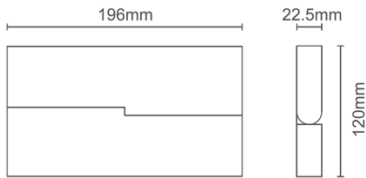

CLIXX SLIM FOLD12

DIMENSIONS

ACCESSORIES

Category	Track lighting
Colour	Black / White
Light source	LED (integrated)
Power	16W
Luminous flux	1150 lm
Colour temperature	2700K / 3000K (standard) / 4000K
Colour Rendering Index	CRI>90
Efficacy	71,88 lm/W
Lifetime	>50.000h
Beam angle	34D (standard)
Driver	Not included
Voltage	24V
Input voltage	110 – 240 V
Dimming	Triac / 1-10V / DALI / Zigbee
IP rating	IP20
Swivel angle	90°
Weight	500 g
Material	Aluminium
Warranty	5 years

18°

h(m)	E(lx)	Φ(m)
1	8122	Φ0.33
2	2031	Φ0.67
3	902	Φ1.01
4	507	Φ1.35
5	324	Φ1.69

34°

h(m)	E(lx)	Φ(m)
1	4110	Φ0.45
2	1027	Φ0.90
3	456.7	Φ1.36
4	256.9	Φ1.81
5	164.4	Φ2.26

48°

h(m)	E(lx)	Φ(m)
1	3006	Φ0.65
2	751	Φ1.31
3	334	Φ1.97
4	187	Φ2.63
5	120	Φ3.28