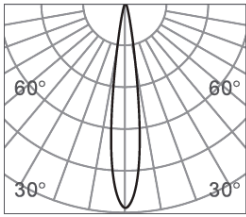

CLIXX SLIM FOLD12

DIMENSIONS

ACCESSORIES

Category	Track lighting
Colour	Black / White
Light source	LED (integrated)
Power	16W
Luminous flux	1150 lm
Colour temperature	2700K / 3000K (standard) / 4000K
Colour Rendering Index	CRI>90
Efficacy	71,88 lm/W
Lifetime	>50.000h
Beam angle	34D (standard)
Driver	Not included
Voltage	24V
Input voltage	110 – 240 V
Dimming	Triac / 1-10V / DALI / Zigbee
IP rating	IP20
Swivel angle	90°
Weight	500 g
Material	Aluminium
Warranty	5 years

18°

h(m)	E(lx)	Φ(m)
1	8122	Φ0.33
2	2031	Φ0.67
3	902	Φ1.01
4	507	Φ1.35
5	324	Φ1.69

34°

h(m)	E(lx)	Φ(m)
1	4110	Φ0.45
2	1027	Φ0.90
3	456.7	Φ1.36
4	256.9	Φ1.81
5	164.4	Φ2.26

48°

h(m)	E(lx)	Φ(m)
1	3006	Φ0.65
2	751	Φ1.31
3	334	Φ1.97
4	187	Φ2.63
5	120	Φ3.28