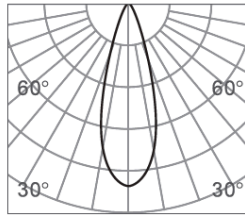

CLIXX SLIM FOLD12

DIMENSIONS

ACCESSORIES

Category	Track lighting
Colour	Black / White
Light source	LED (integrated)
Power	16W
Luminous flux	1150 lm
Colour temperature	2700K / 3000K (standard) / 4000K
Colour Rendering Index	CRI>90
Efficacy	71,88 lm/W
Lifetime	>50.000h
Beam angle	34D (standard)
Driver	Not included
Voltage	24V
Input voltage	110 – 240 V
Dimming	Triac / 1-10V / DALI / Zigbee
IP rating	IP20
Swivel angle	90°
Weight	500 g
Material	Aluminium
Warranty	5 years

18°

h(m)	E(lx)	Φ(m)
1	8122	Φ0.33
2	2031	Φ0.67
3	902	Φ1.01
4	507	Φ1.35
5	324	Φ1.69

34°

h(m)	E(lx)	Φ(m)
1	4110	Φ0.45
2	1027	Φ0.90
3	456.7	Φ1.36
4	256.9	Φ1.81
5	164.4	Φ2.26

48°

h(m)	E(lx)	Φ(m)
1	3006	Φ0.65
2	751	Φ1.31
3	334	Φ1.97
4	187	Φ2.63
5	120	Φ3.28